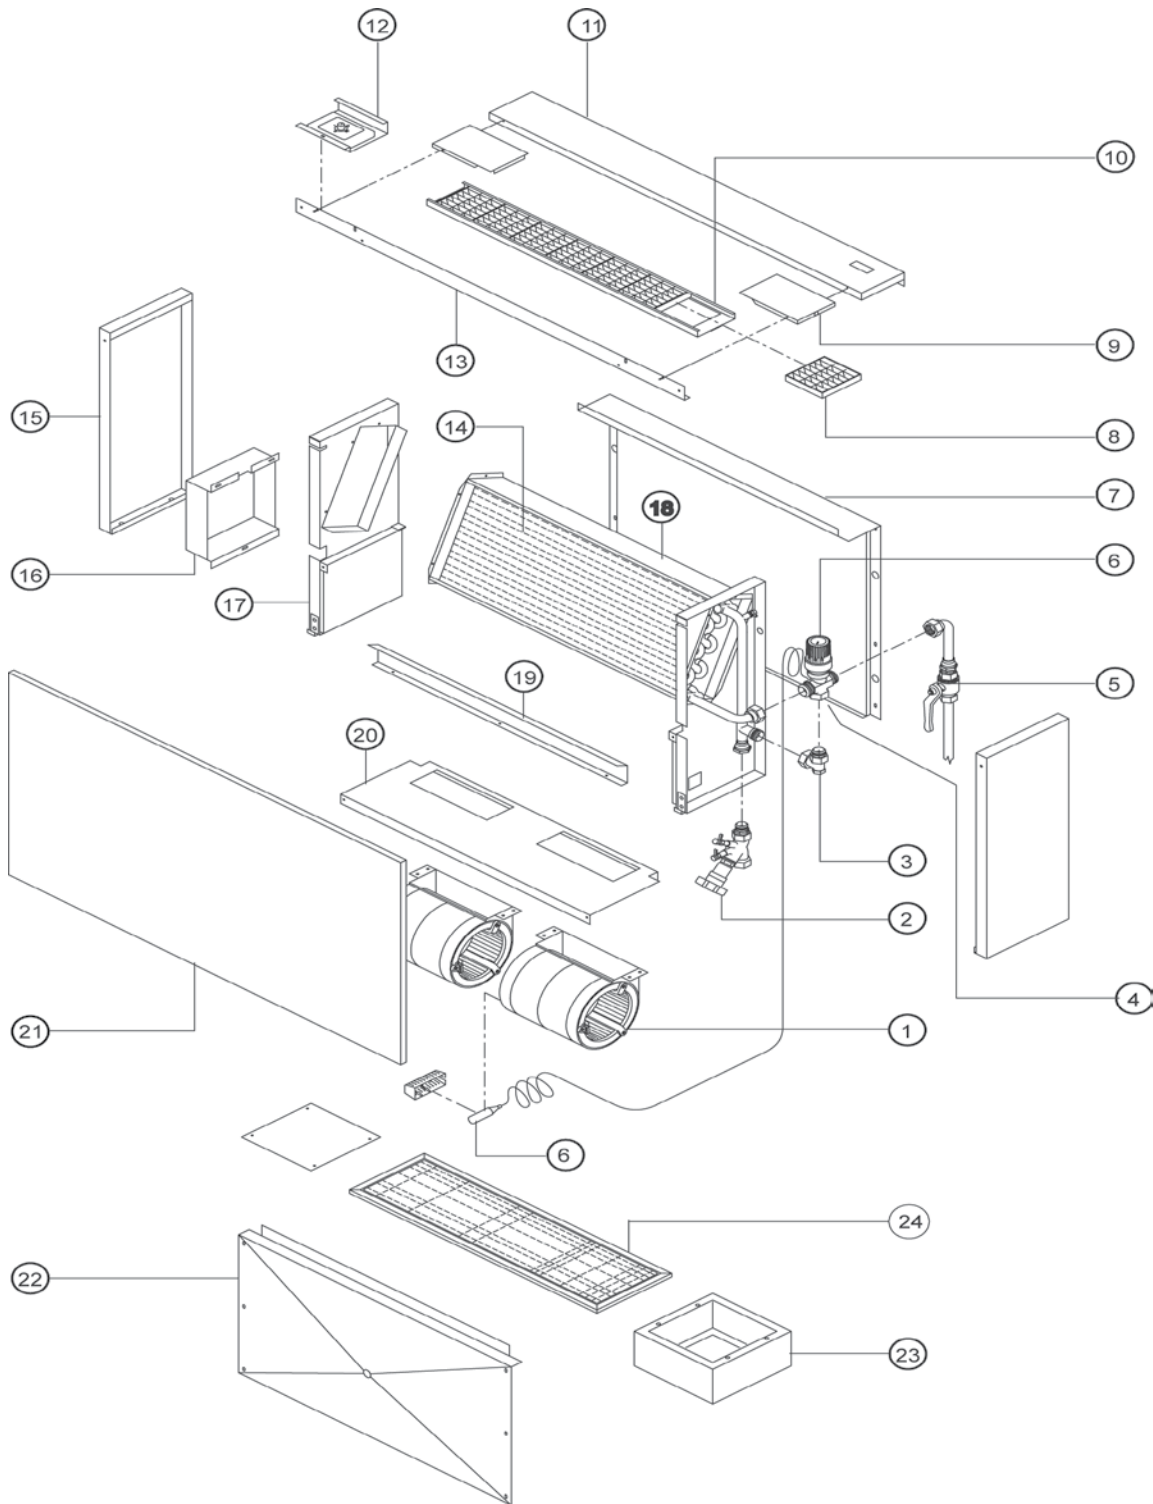

## FAN CONVECTORS

## FAN CONECTORS

Key	Product Code	Description	Qty
	331015	FC150 Fan Assembly	1
	331030	FC300 Fan Assembly	1
	331045	FC450 Fan Assembly	1
	331060	FC600 Fan Assembly	1
1	331116	Rotamotor Fan - 5 Speed	1
2	161702	Calibrated Balancing Valve (optional)	1
3	161115	Flow Control Valves (optional)	1
4	161404	Bypass valve (optional)	1
5	167703	Isolation (optional)	1
6	161204	Thermostatic Head 2m Capillary (optional)	1
7	432015	Back Panel Internal 150	1
	432030	Back Panel Internal 300	1
	432045	Back Panel Internal 450	1
	432060	Back Panel internal 600	1
8	331401	Grille black	1
9	435605	Hinge Door	Pair
10	435515	Grille Frame 150	1
	435530	Grille Frame 300	1
	435545	Grille Frame 450	1
	435560	Grille Frame 600	1
11	435215	Top Panel External 150	1
	435230	Top Panel External 300	1
	435245	Top Panel External 450	1
	435260	Top Panel External 600	1
12	336401	Switch Plate	1
	336402	3 Speed Switch	1
13	435315	Top Front Rail 150	1
	435330	Top Front Rail 300	1
	435345	Top Front Rail 450	1
	435360	Top Front Rail 600	1
14	331520	Coil 150/2	1
	331531	Coil 150/3/1	1
	333020	Coil 300/2	1
	333031	Coil 300/3/1	1
	334520	Coil 450/2	1
	334531	Coil 450/3/1	1
	336020	Coil 600/2	1
	336031	Coil 600/3/1	1
15	435001	Panel End External	Pair
16	433101	Cover Electrical	1